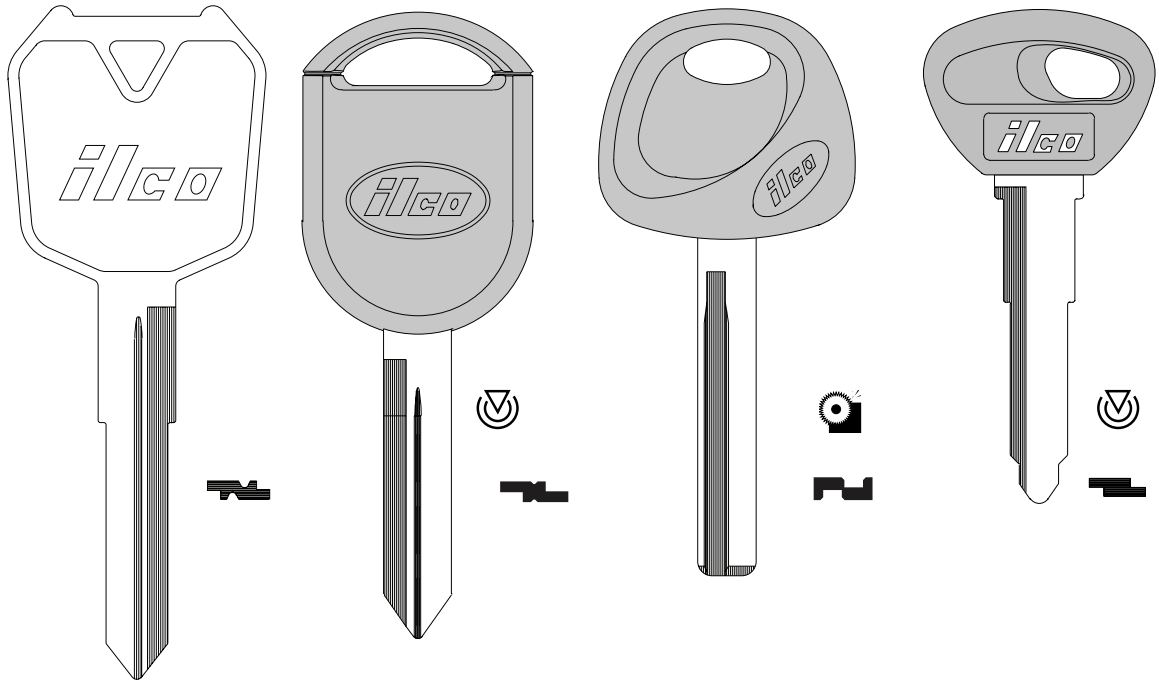

Ilco No.:	X278	H84-PT	HY18-P	MAZ24RT17
EZ No.:	KA33	—	—	—
Used On:	Kawasaki Motorcycle	Many Ford Models	2012 Hyundai Accent & Veloster	Various Mazda CAN Models
Price:	9	Contact Ilco Distributor	21	Contact Ilco Distributor
Packaged:	10/bag, 50/box	1/bag, 5/box	5/bag, 25/box	1/bag, 5/box
UPC No.:	036448238385	036448238750	036448240173	036448238583
Sales Velocity:	Low	High	Low	Low