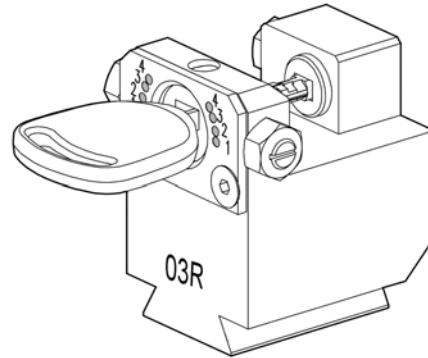

** IMPORTANT! Key blank to be applied to the original remote control (the remote control includes the transponder chip)*

TIBBE (D)
VALEO (F)

STANDARD

- D743276ZB**
03R Clamp
Morsetto 03R
03R Spannbacke
Etau 03R
Mordaza 03R
Mordente 03R