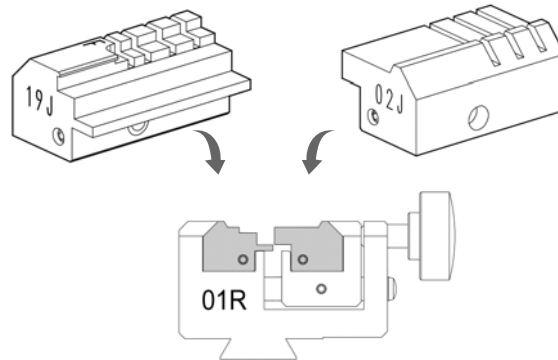

STANDARD

1. **D742606ZB**
   Cutter 01L
   Fresa 01L
   Fräser 01L
   Fraise 01L
   Fresa 01L
   Fresa 01L