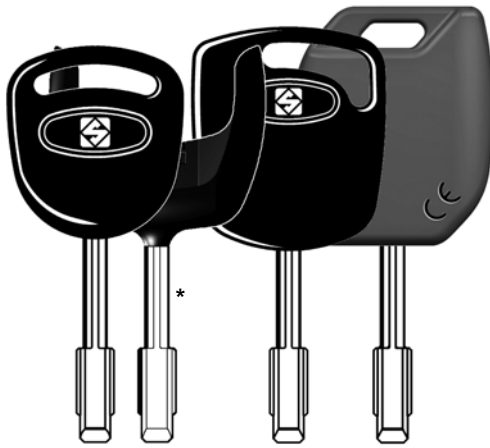

PER:
FOR: **FORD (EU+USA)**

- FO21P   FO21AP   FO21T3   FO21MH
- FO21EH1   FO21T3M
- FO21EH2   FO21T7
- FO21TE
- FO21FH

* IMPORTANT! Key blank to be applied to the original remote control (the remote control includes the transponder chip)

TIBBE (D)
VALEO (F)

STANDARD